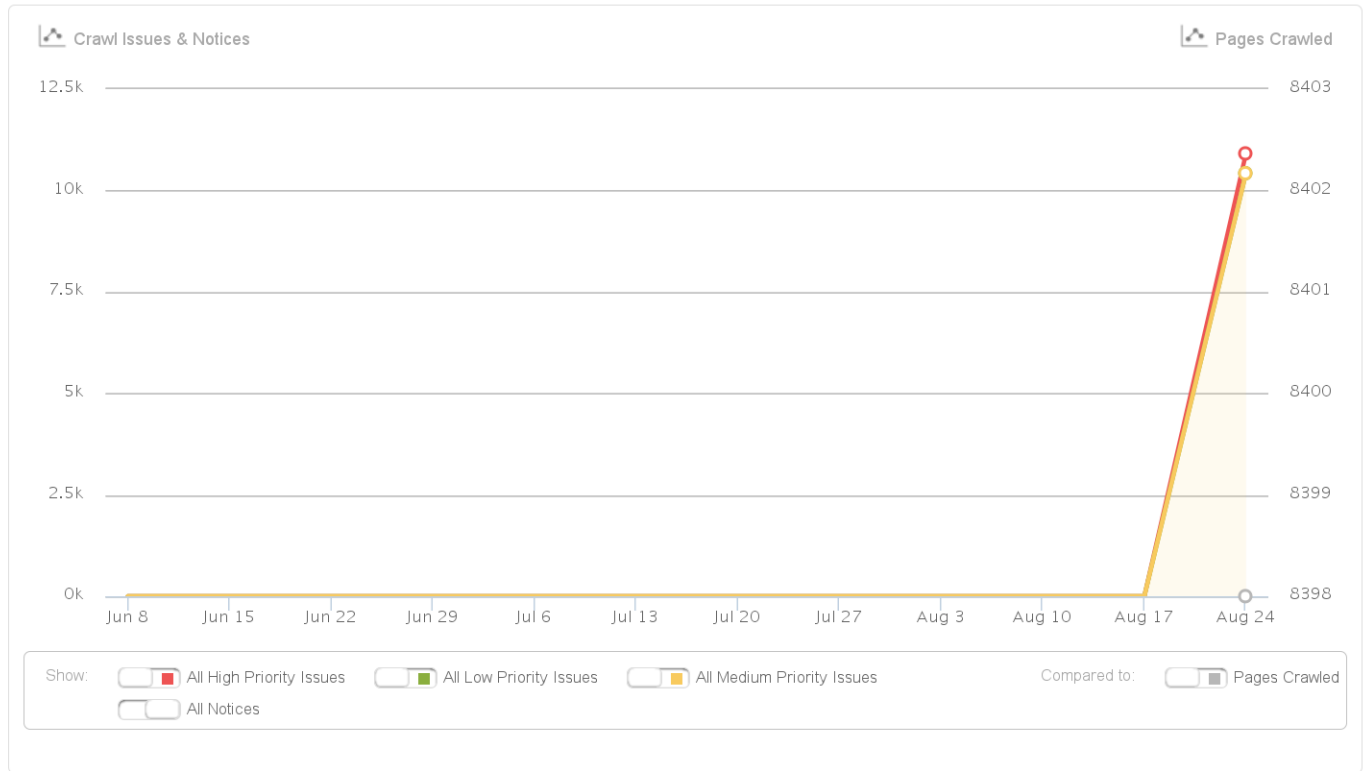

Crawl Diagnostics

Generated on August 26, 2015

Pages with High Priority Issues

350	4XX Client Error
131	Duplicate Page Content
6	Title Missing or Empty
0	Crawl Attempt Error
0	5XX Server Error

Pages with Medium Priority Issues

6125	Title Element is Too Long
4070	Duplicate Page Title
233	Missing Meta Description Tag
0	Search Engine Blocked by robots.txt
0	Title Element is Too Short
0	Meta Refresh
0	Temporary Redirect

Pages with Low Priority Issues